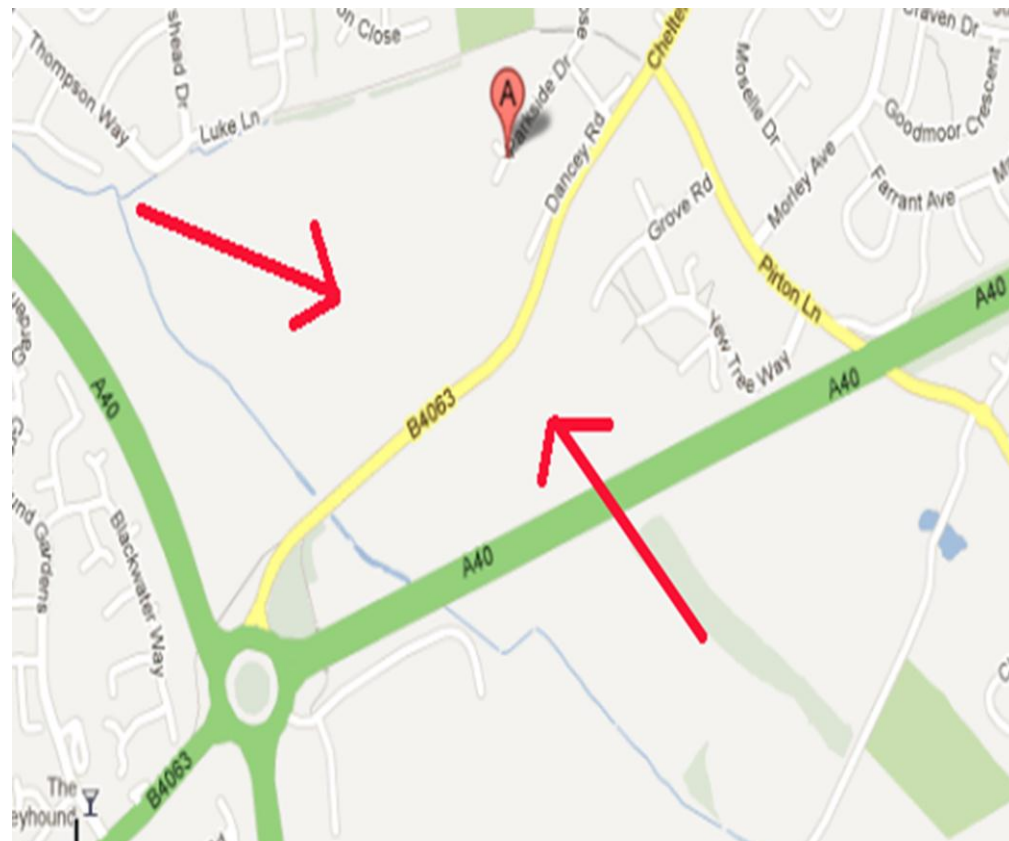

CHURCHDOWN GREEN BELT UNDER THREAT!

[HTTP://WWW.SAVEGLOGREENBELT.CO.UK](http://www.saveglosgreenbelt.co.uk)

IMPACT!

1 MORE TRAFFIC
ON LOCAL
ROADS!

2 EXTRA STRAIN
ON
CHURCHDOWN
FACILITIES AND
AMENITIES!

3 INCREASED
RISK OF
FLOODING AND
DRAINAGE
PROBLEMS!

4 CHURCHDOWN
NO LONGER A
SEPERATE
SUBURB TO
GLOUCESTER!

A worse tomorrow for Churchdown:

750 Houses on our green belt

Help us to reach our goal!

NO BUILDING ON OUR GREEN BELT!

**LET YOUR VOICE BE
HEARD!**

Go to <http://www.gct-jcs.org>